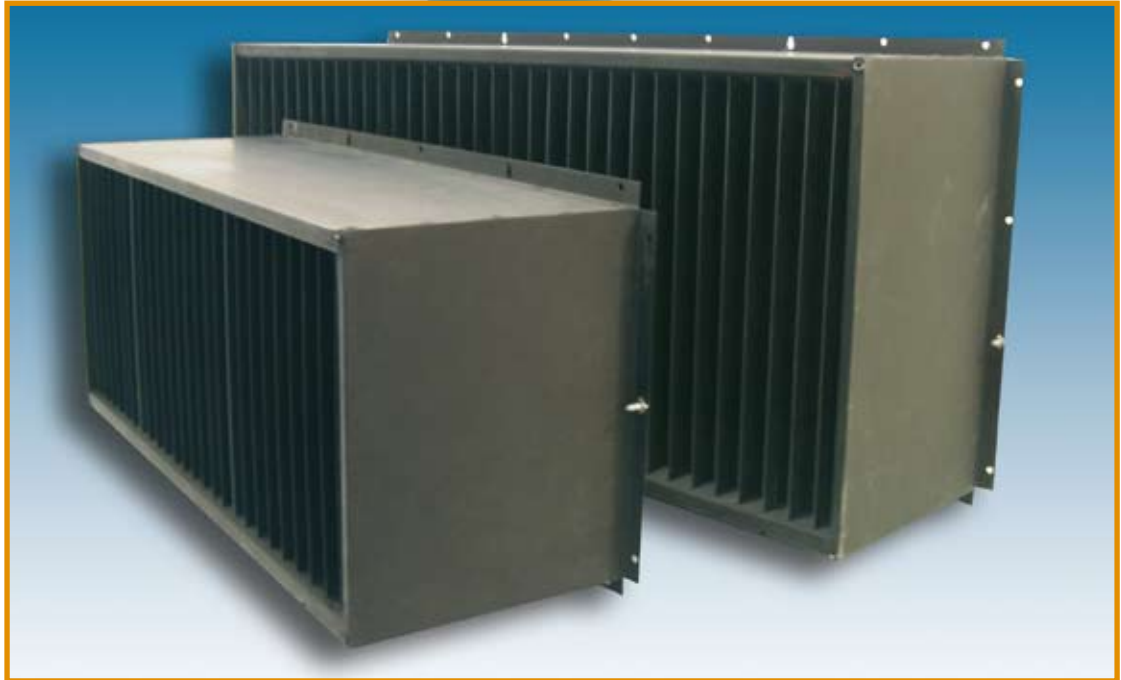

## Light Traps

Light trap unit ; available in several sizes for inlets as well as for fans.

Standard available for air inlet models type 145 and 3000 ; other size can be produced on demand.

Complete assembled unit : PVC louvers build in metal galvanised frame.