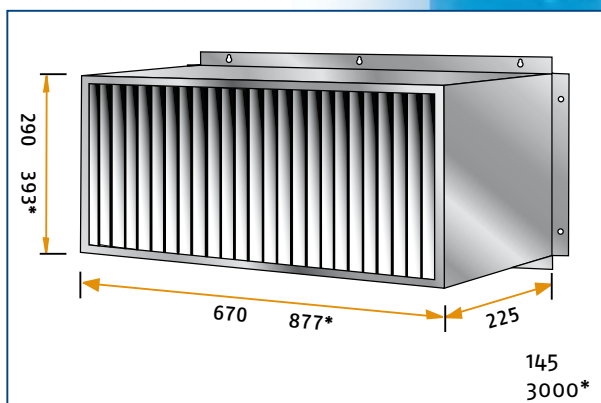

## Light Traps

Light trap unit ; available in several sizes for inlets as well as for fans.

Standard available for air inlet models type 145 and 3000 ; other size can be produced on demand.

Complete assembled unit : PVC louvers build in metal galvanised frame.